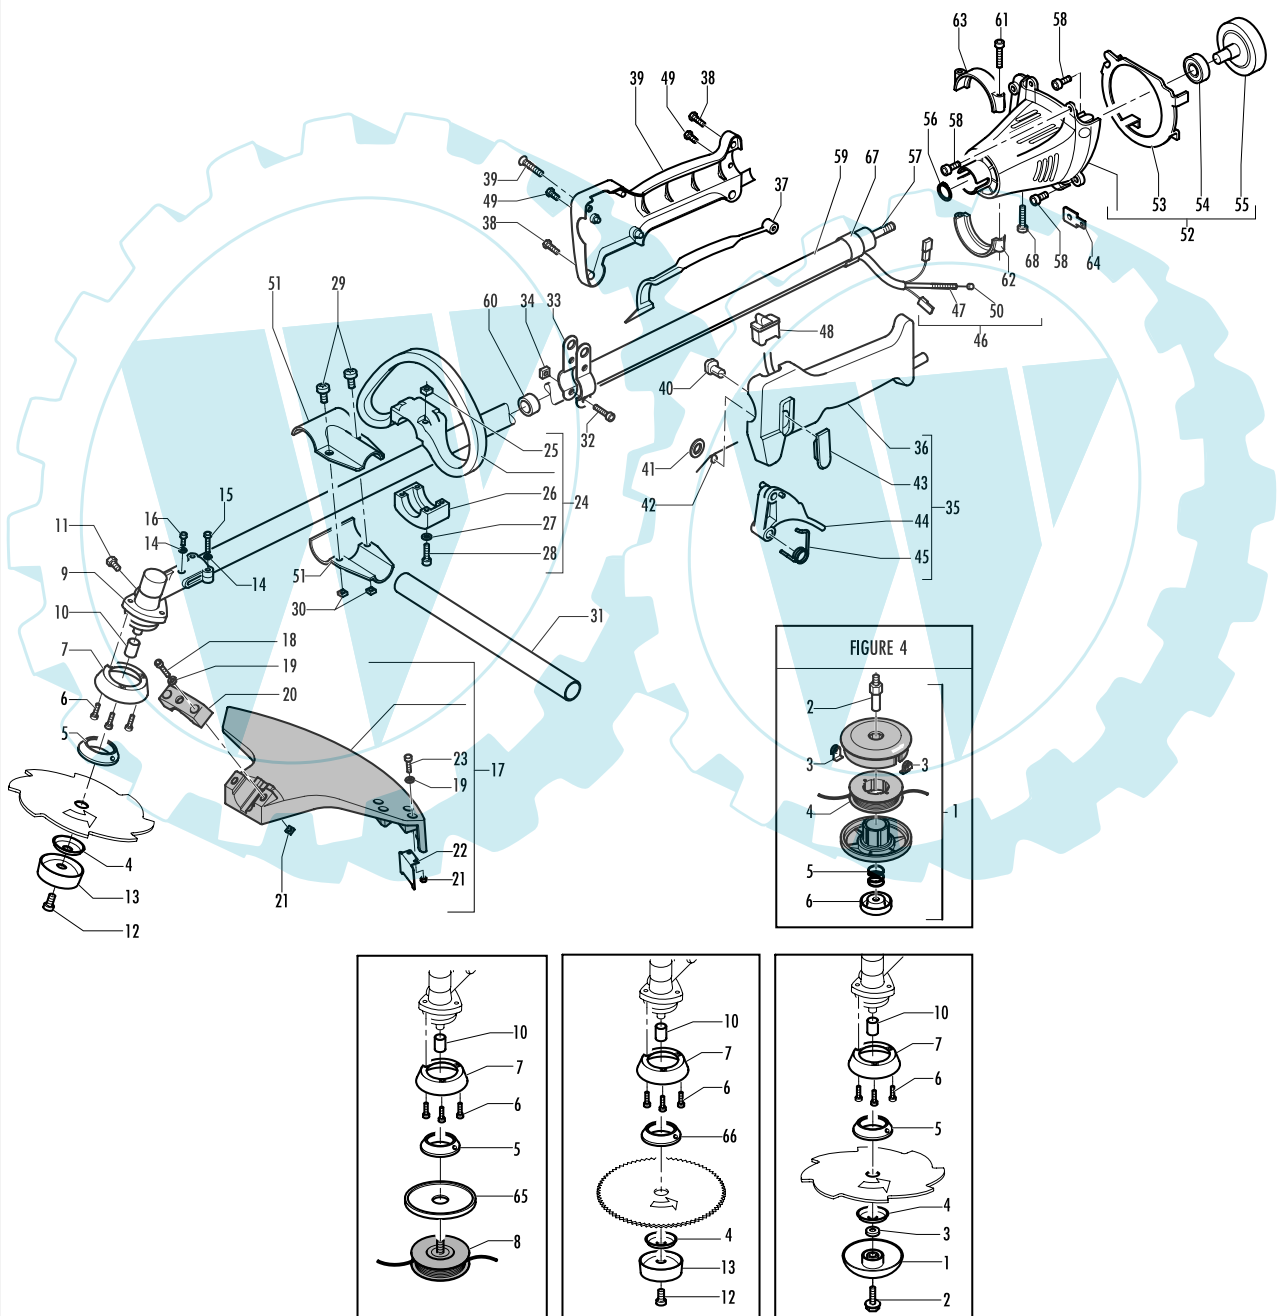

brand	BRICOMARCHE

date	SEPT/03	SHEET 3/4

Model	Prefix
BMD 3200	03

Product number
953900352

FIGURE 2