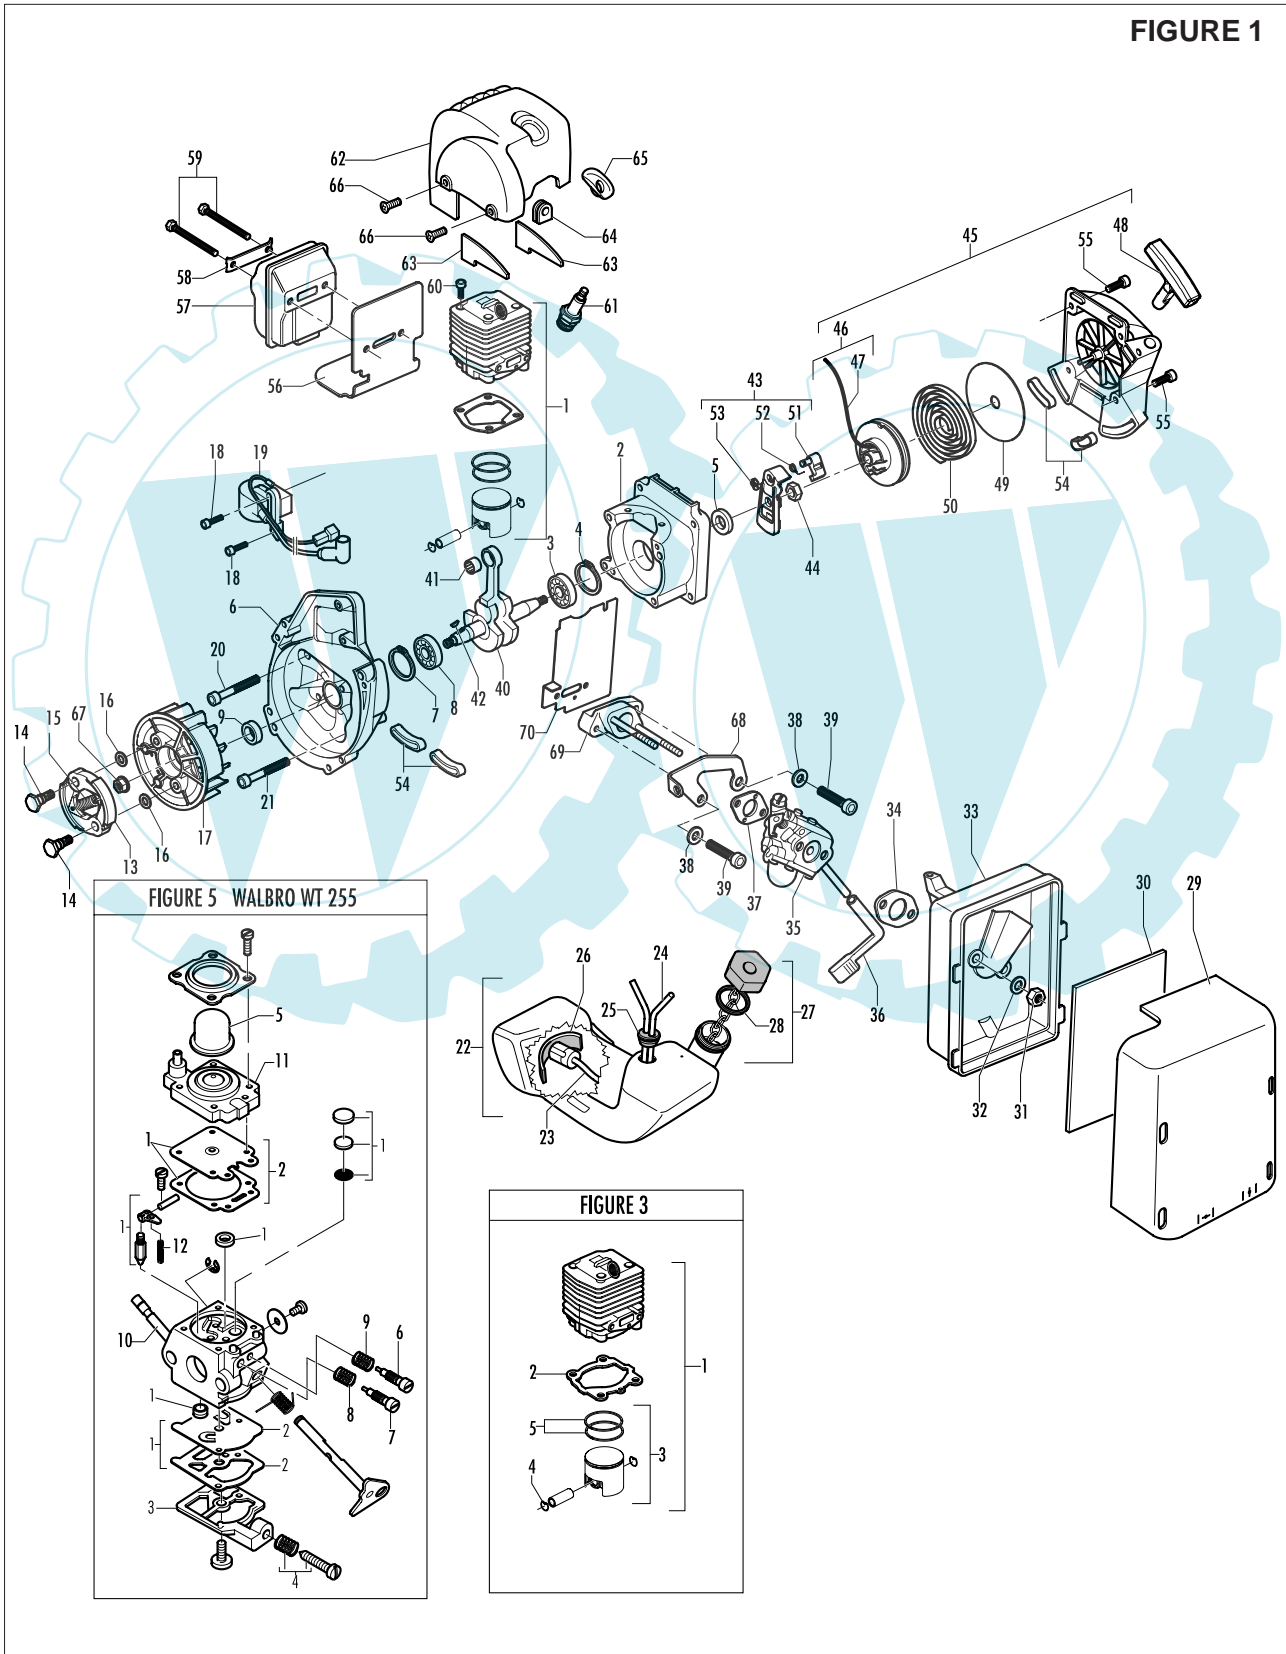

brand	BRICOMARCHE

date	SEPT/03	SHEET 1/4

Model	Prefix
BMD 3200	03

Product number
953900352

FIGURE 1